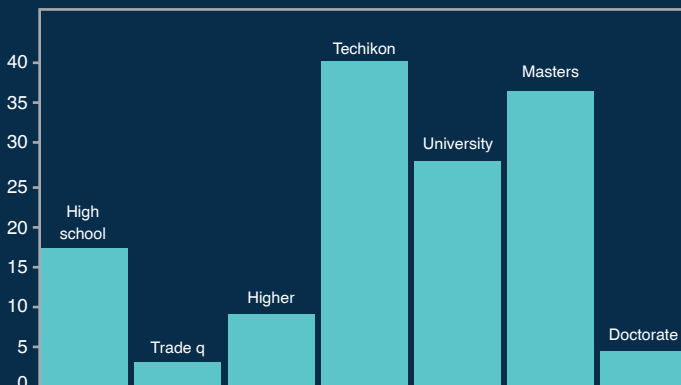

Job title

Retired	10%
Trainee	1%
Section / team member	9%
Section / team leader	8%
Department / divisional manager	15%
General manager	12%
Partner / member / director	26%
Chief executive / MD	20%