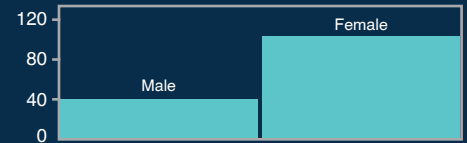

2:33

minutes

Average time that a user spent on the site.

www.cbn.co.za

Readership profile

Demographics

Female	28%	Male	72%
--------	-----	------	-----

Highest level of education

High school	12%
Trade qualification	2%
Higher trade qualification	6%
Technikon / University of technology diploma	28%
Technikon / University of technology first degree	6%
University first degree	18%
Masters / postgraduate / second degree	25%
Doctorate	3%