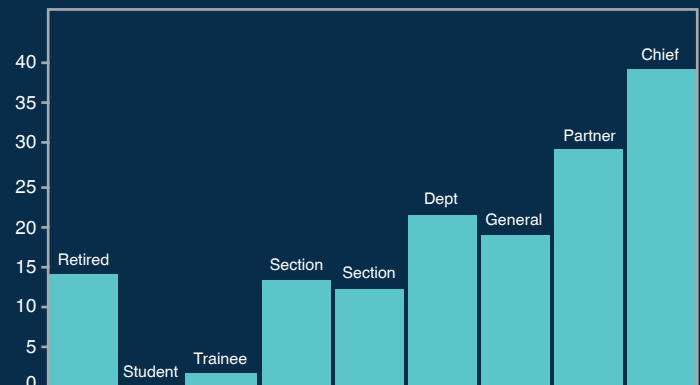

Job title

Retired	10%
Trainee	1%
Section / team member	9%
Section / team leader	8%
Department / divisional manager	15%
General manager	12%
Partner / member / director	26%
Chief executive / MD	20%